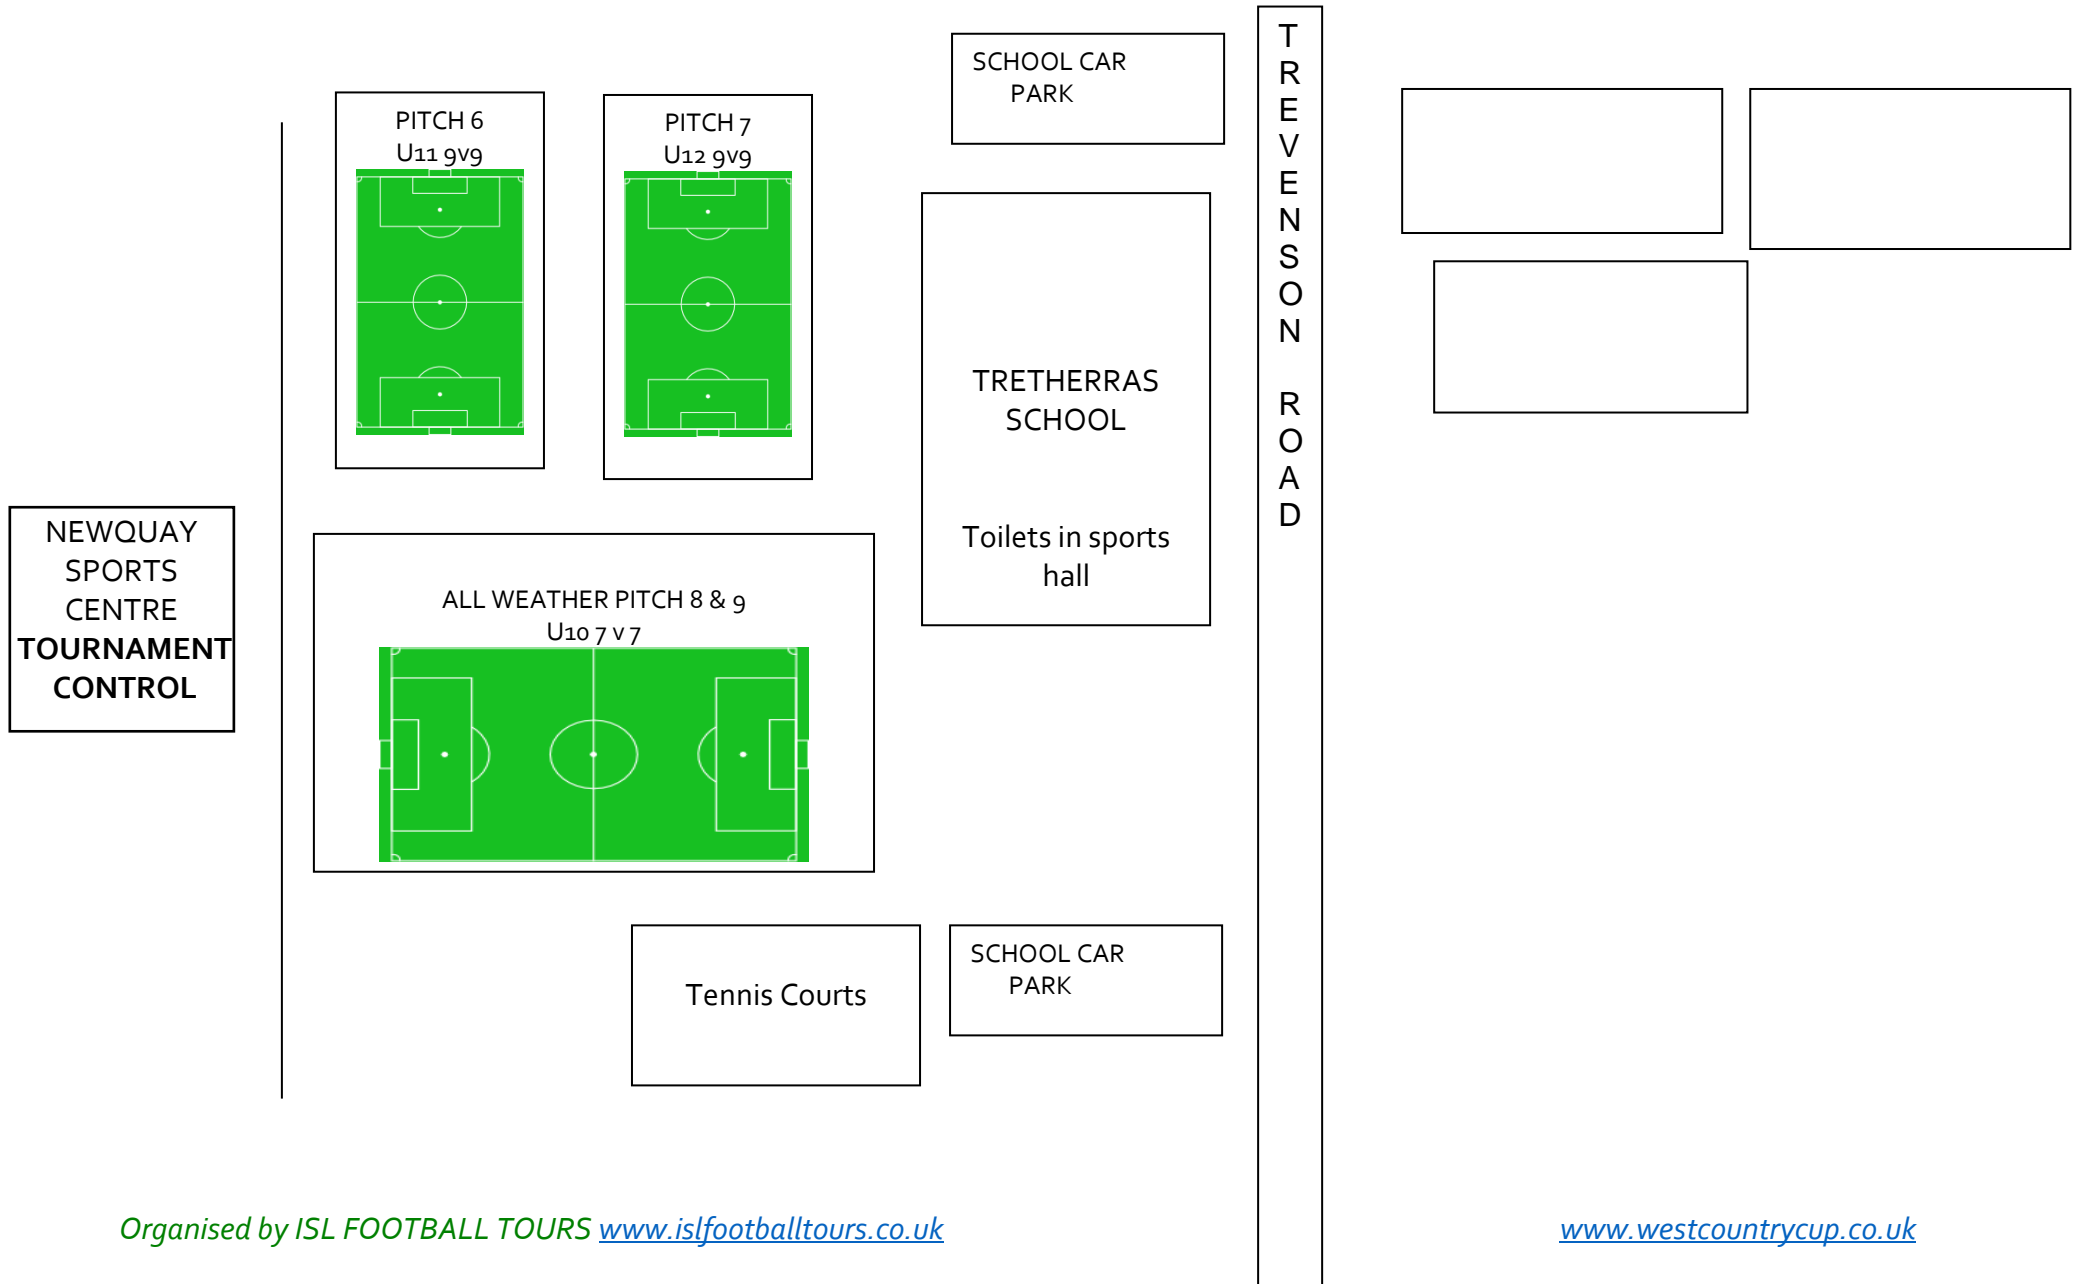

ISL WEST COUNTRY CUP TRETHERRAS SCHOOL

ISL WEST COUNTRY CUP NEWQUAY SPORTS CENTRE

PITCH 1 U14 11v11

PITCH 2 U13 11v11

RUGBY PITCH

PITCH 4 U8 5v5

PITCH 3 U7 5v5

PITCH 5 U9 7v7

RUGBY PITCH

RUGBY PITCH

Car Parking

SPORTS CENTRE
TOURNAMENT
CONTROL